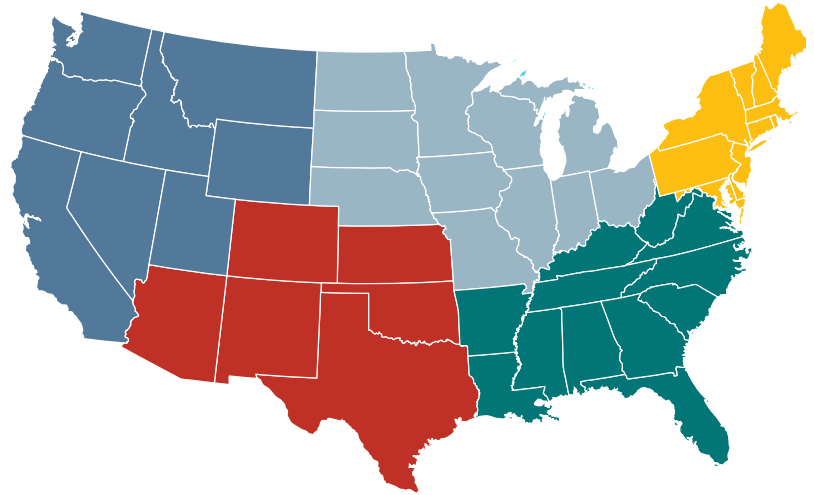

Freight Carrier Service Map

The power to choose what's best for YOU.
With 75+ regional and national LTL carriers, you've got the flexibility to choose what works best for your needs — all in one convenient place with Unishippers.

WEST REGION

Best Overnite Express
Dependable Highway Express
Frontline Freight
GLS US
GlovaLink Trucking
Magnum LTL
Oak Harbor
ProTrans
Total Transportation

MIDWEST REGION

AAA Cooper Transportation
Cross Country Freight Solutions
Dayton Freight
Dohrn Transfer
Dugan Truck Lines
Fort Transportation
Magnum LTL
Midwest Motor Express
Moran Transportation
N&M Transfer
Pitt Ohio
Southwestern Motor Transport
Tax AirFreight

NORTHEAST REGION

A. Duie Pyle
N&M Transfer
Pace Motor Lines
Pitt Ohio
Ward Trucking
2 Day Transportation

SOUTHWEST REGION

AAA Cooper Transportation
Averitt Express
Dugan Truck Line
Magnum LTL
ProTrans
Southeastern Freight Lines
Southwestern Motor Transport
Vocar Transportation

SOUTHEAST REGION

AAA Cooper Transportation
Averitt Express
Southeastern Freight Lines

QUESTIONS? JUST ASK!