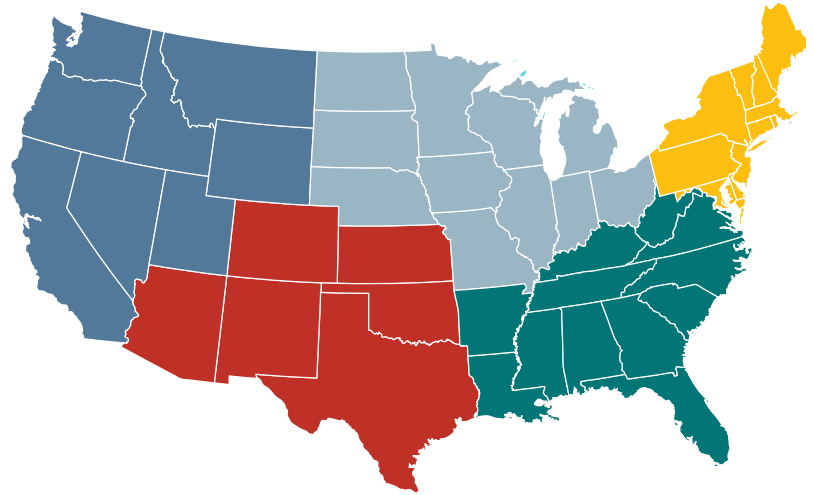

Freight Carrier Service Map

The power to choose what's best for YOU.
With 65+ regional and national LTL carriers, you've got the flexibility to choose what works best for your needs — all in one convenient place with Unishippers.

WEST REGION

Best Overnite Express
Dedicated Delivery Professionals
Dependable Highway Express
Frontline Freight
GLS US
GlovaLink Trucking
Magnum LTL
Midwest Motor Express
Oak Harbor
ProTrans
Reddaway
Total Transportation

MIDWEST REGION

AAA Cooper Transportation
Cross Country Freight Solutions
Dayton Freight
Dohrn Transfer
Dugan Truck Lines
Fort Transportation
Holland
Magnum LTL
Midwest Motor Express
Moran Transportation
N&M Transfer
Pitt Ohio
RMX
Southwestern Motor Transport
Tax AirFreight

SOUTHEAST REGION

AAA Cooper Transportation
Averitt Express
Gold Coast Freightways
Holland
RMX
Southeastern Freight Lines

QUESTIONS? JUST ASK!